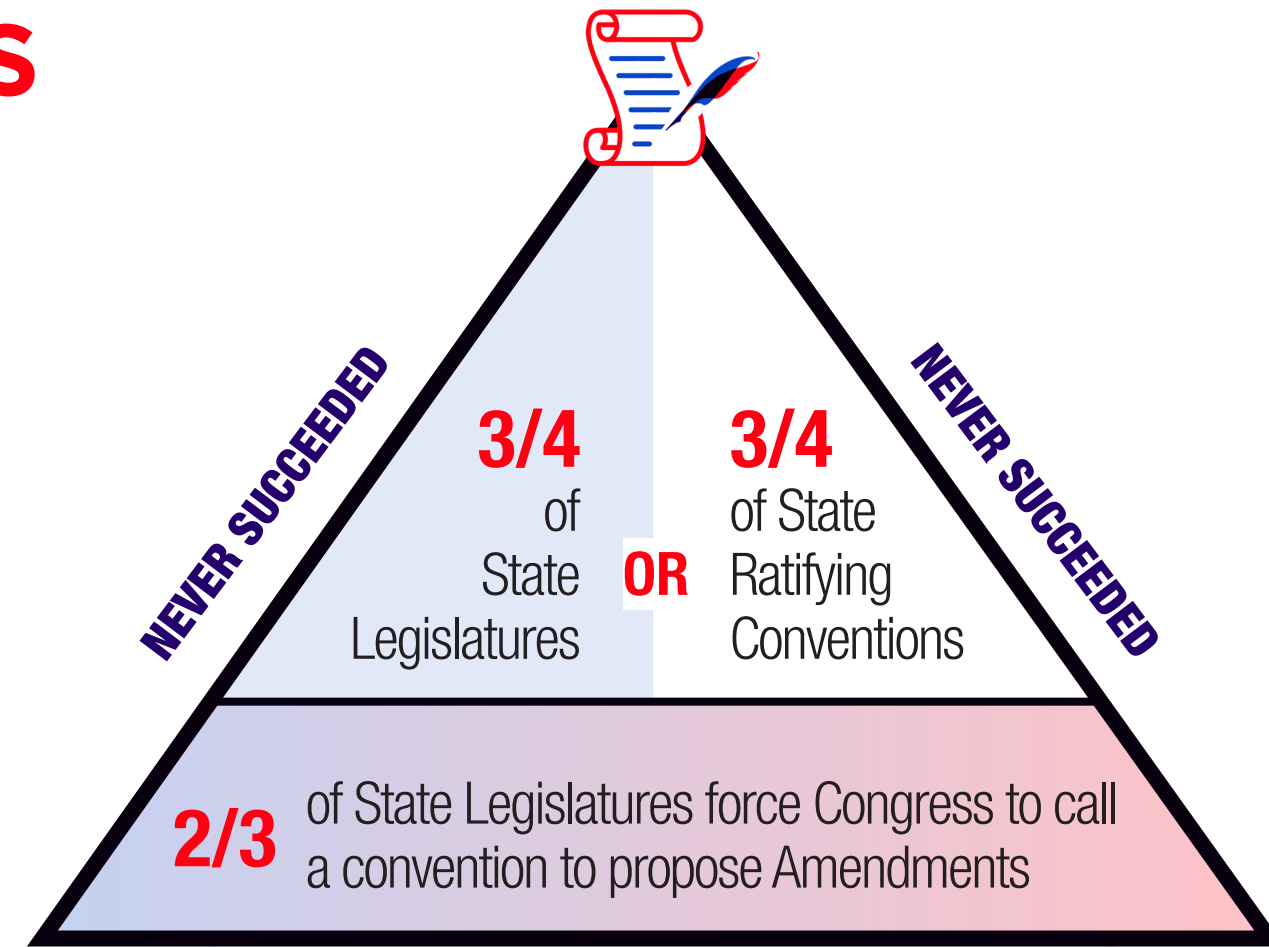

CURRENT AMENDMENT RULES

STEP 2:
RATIFICATION

STEP 1:
PROPOSAL

DEMOCRACY RESTATED PROPOSAL

STEP 2:
RATIFICATION

STEP 1:
PROPOSAL

This proposal maintains the entrenchment of equal suffrage in the Senate.